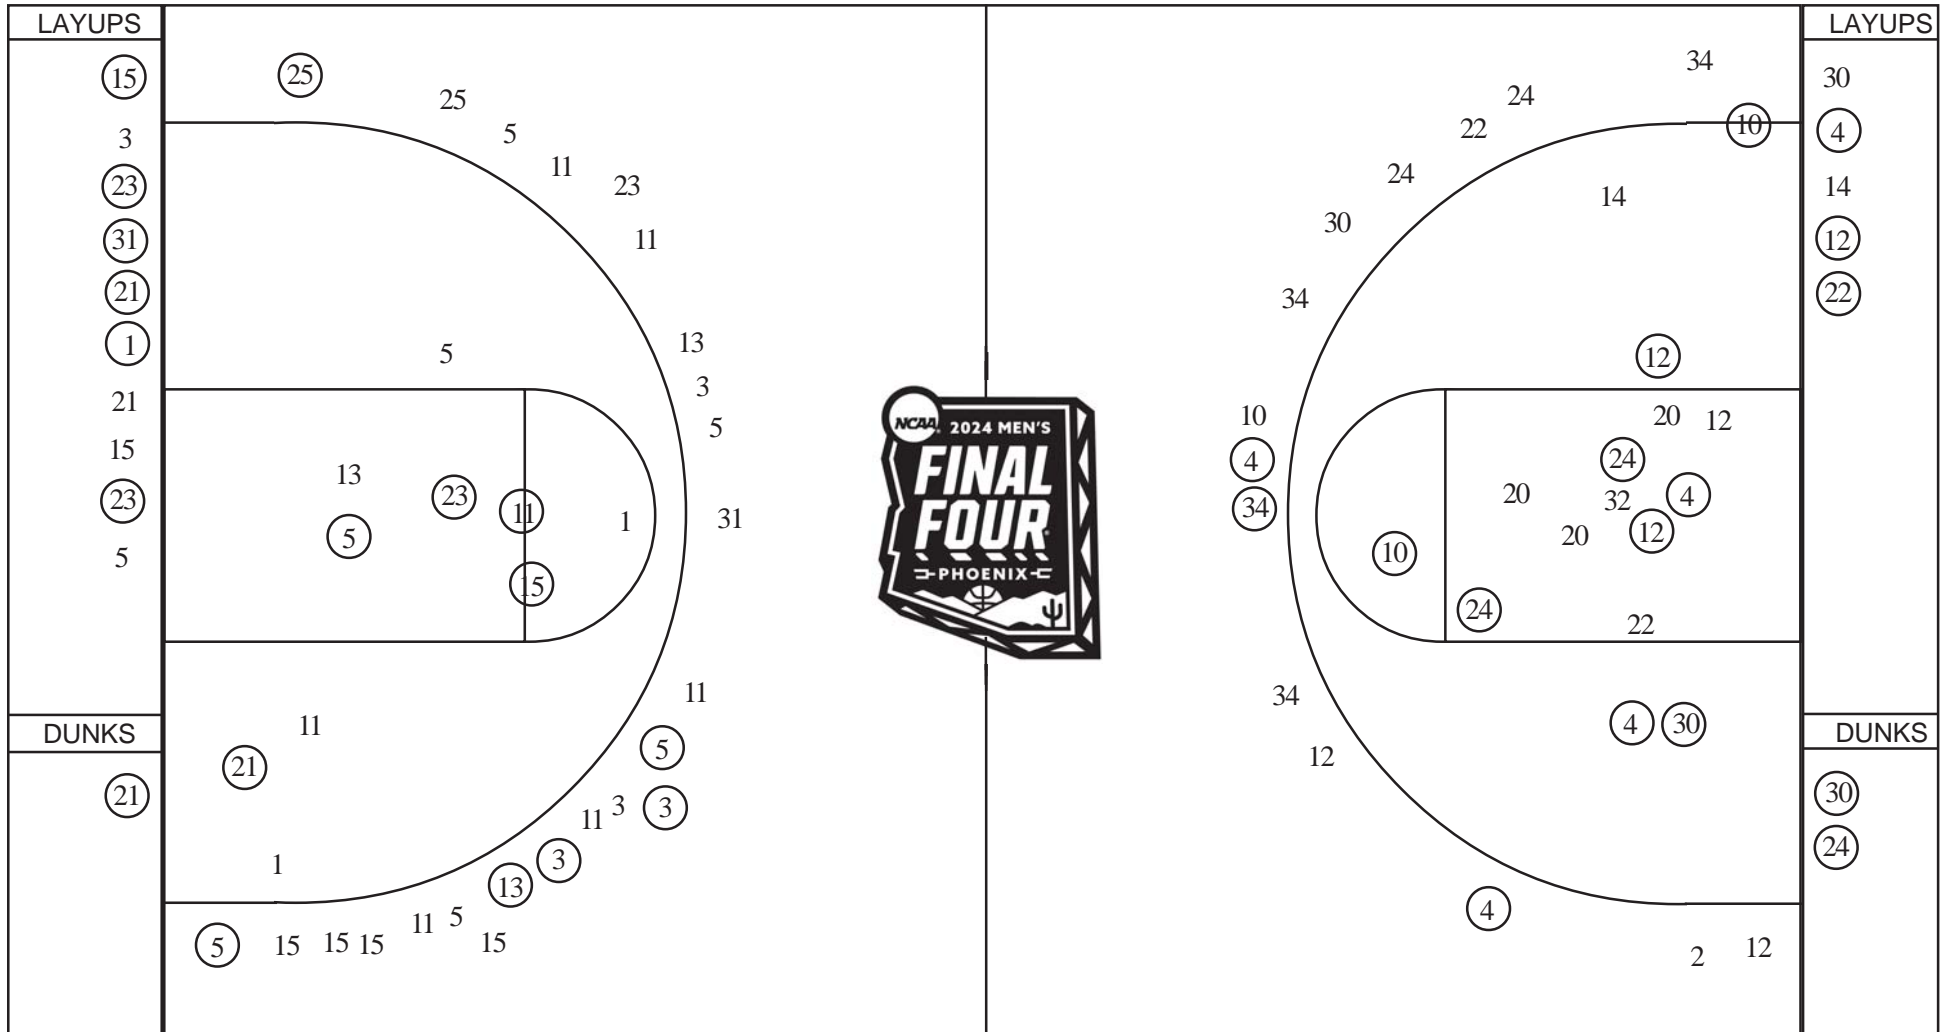

# NCAA BASKETBALL SHOT CHART -- FIRST HALF

Reese's All Star Game - April 5, 2024 3:30pm

East

West

**East**      1st Half      FG-FGA      FG%      3FG-3FGA      3FG%  
 18-45      40.0%      6-24      25.0%